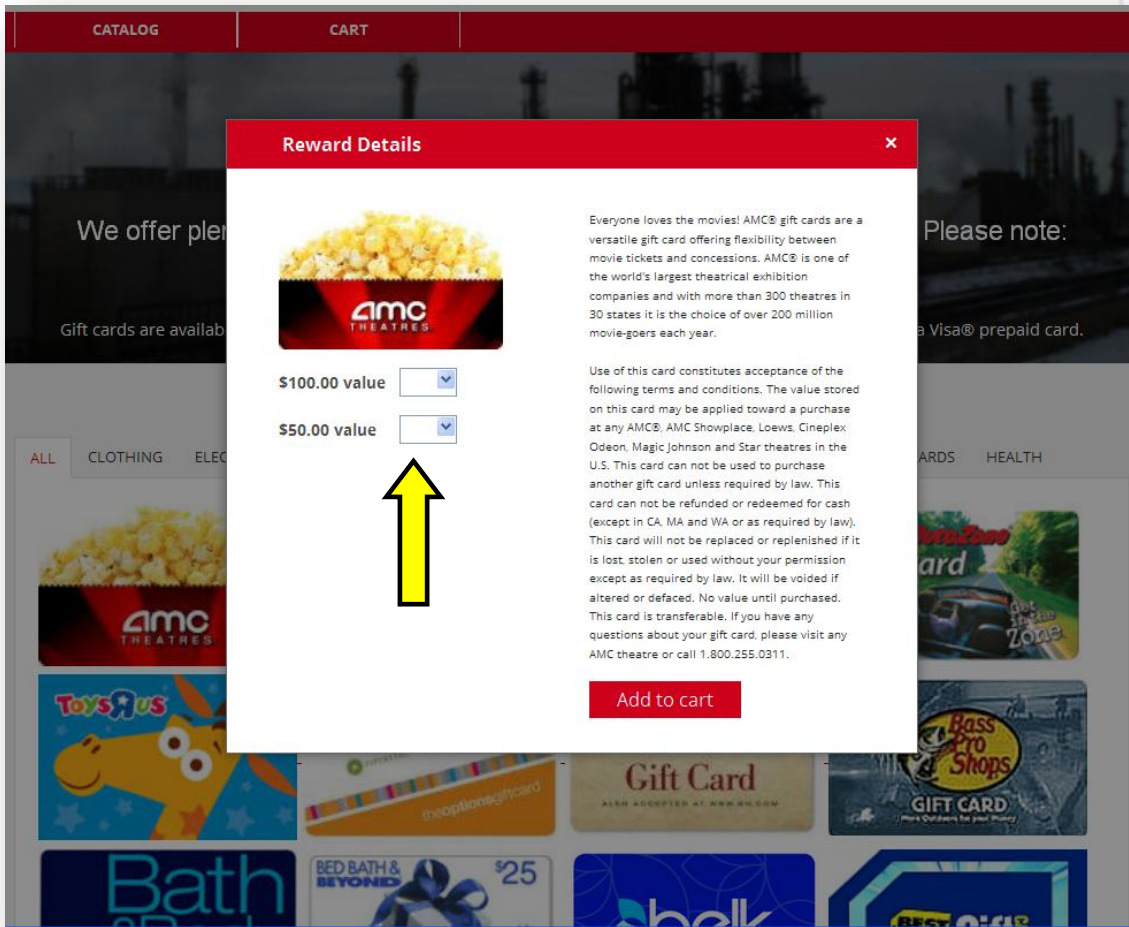

REDEEM SEARCH ORDER ENJOY

- Employees will access the reward site and the **Submit** button must be selected.

- Search for one or more gift cards/prepaid cards from our selection.
- Add the gift card/prepaid cards you want to your cart

If you have a:

- \$25 code – please select 1 - \$25 card
- \$35 code – redeemable only for a \$35 Visa prepaid card
- \$50 code – please select 2 - \$25 cards or 1 - \$50 card
- \$75 code – please select 3 - \$25 cards or 1 - \$50 and 1 - \$25 card
- \$100 code – please select 2 - \$50 cards or 1 - \$100 card
- \$250 code – please select 1 - \$50 and 2 - \$100 cards
- Variable Amount E-code – Choose one Visa prepaid card in the amount of the E-code
- **Note:** you will only be able to select **3 different cards** for any one standard amount code and only one card for a variable amount code.